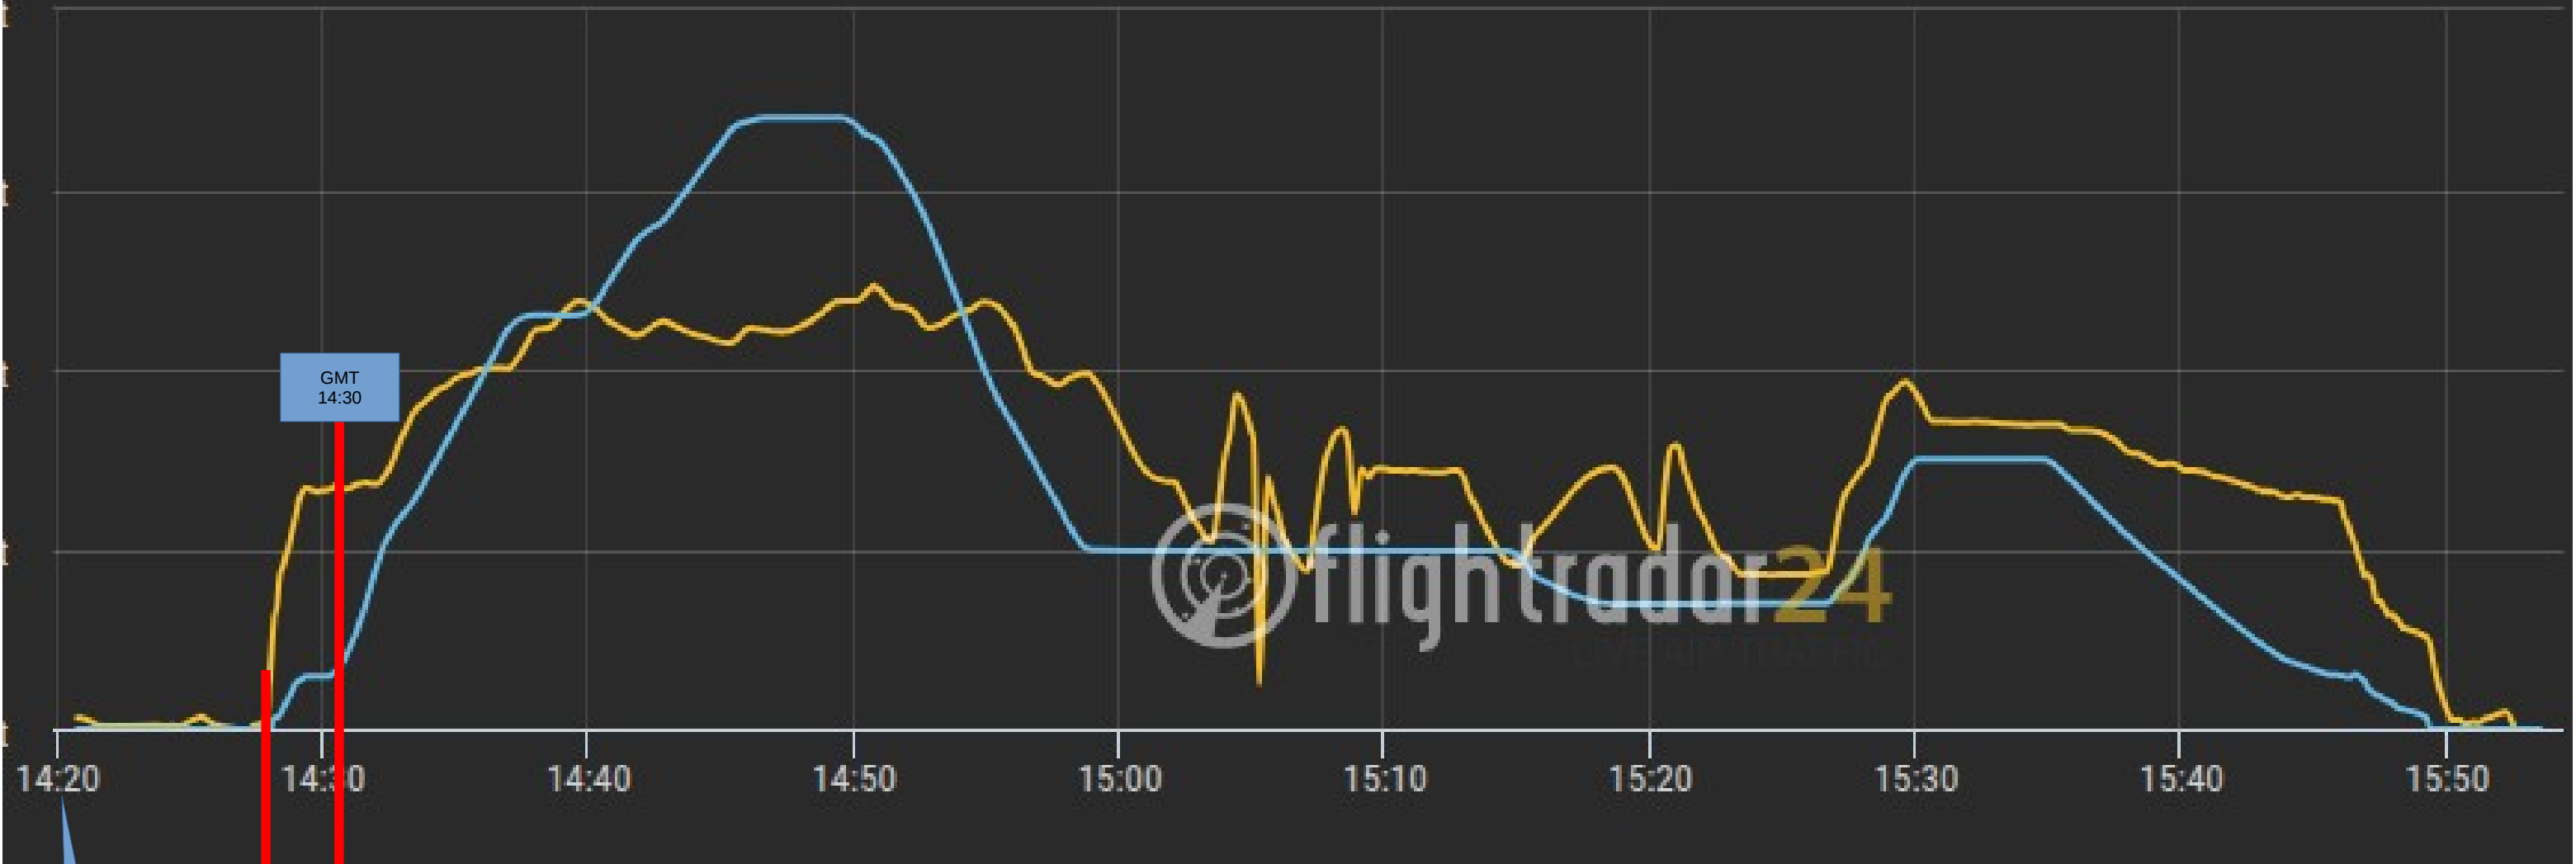

& ALTITUDE GRAPH

— GROUND SPEED — ALTITUDE

4:45 is T.O. Power

GLO10277.LRV
5:21 MIN IN.

local
9:20