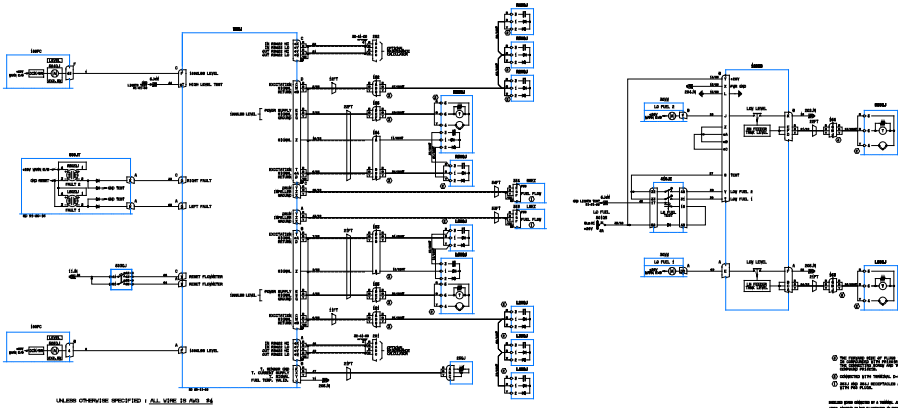

S 28-41-00 TANK LEVEL

See PU for effectivity

Folio 1/1

TANK LEVEL

28-41-00 A2
ISSUE : 6