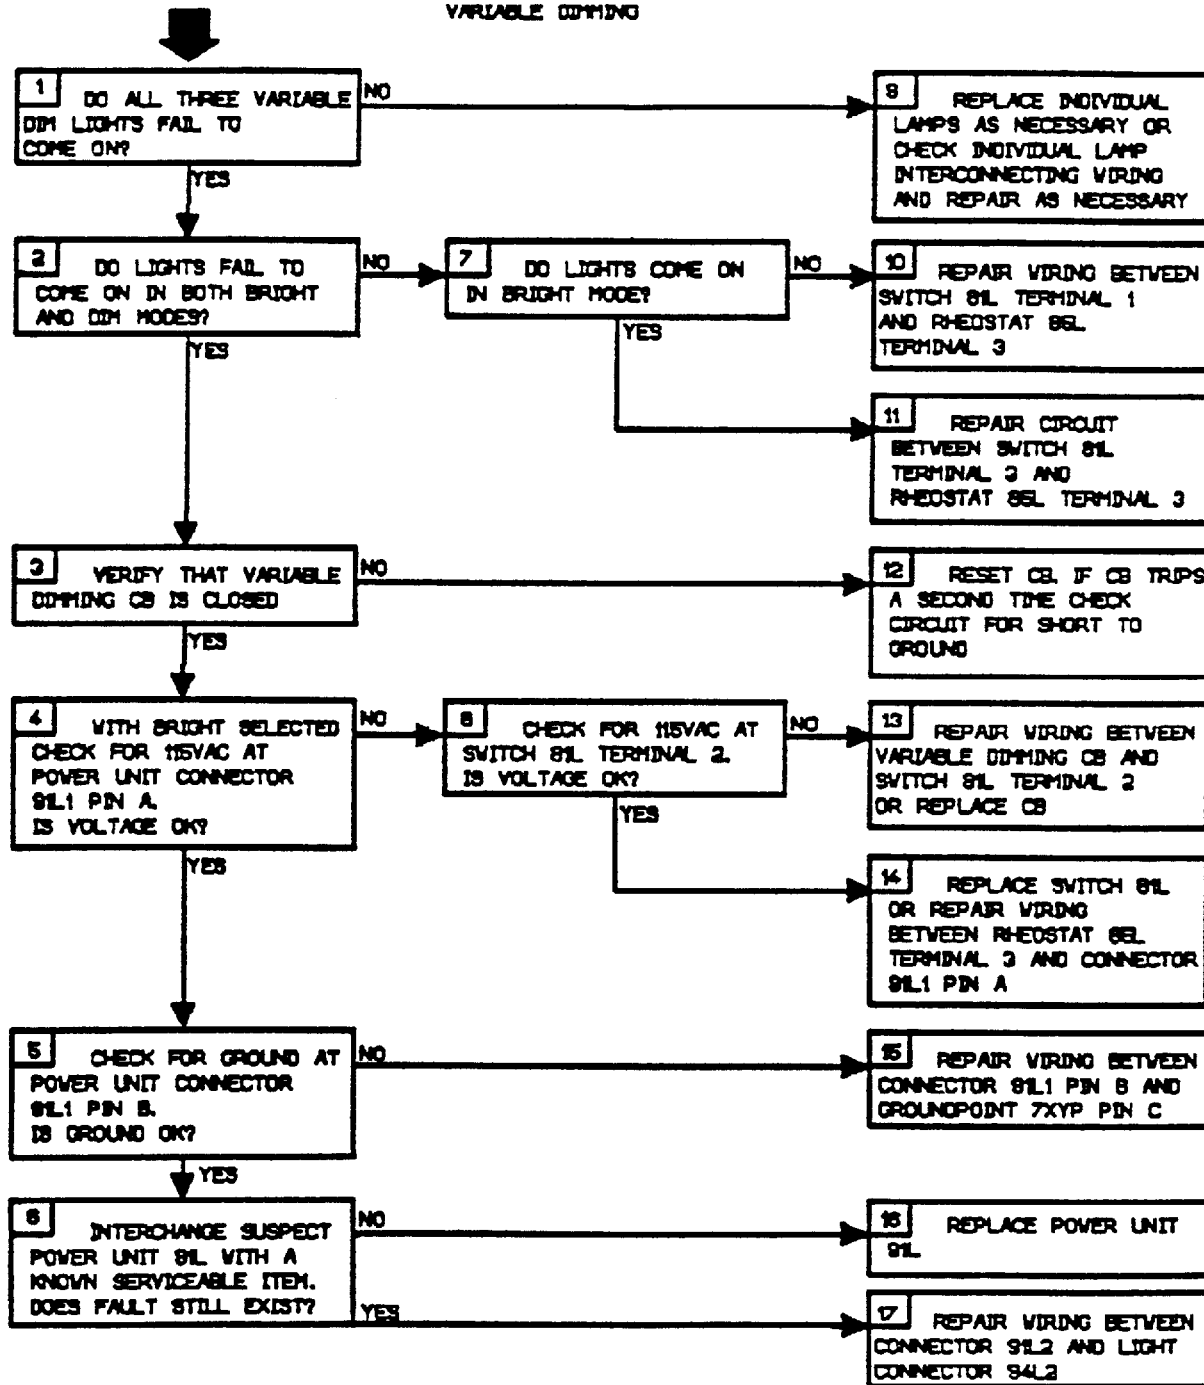

GULFSTREAM G100 / SPX

MAINTENANCE MANUAL

GLARESHIELD VARIABLE DIM LIGHTS FAIL TO COME ON WHEN SELECTED

PREREQUISITES
EXTERNAL POWER
CLOSE CIRCUIT BREAKER
VARIABLE DIMMING

33-10-00-102

Glareshield Variable Dim Lights Fail to Come on When Selected
Figure 102