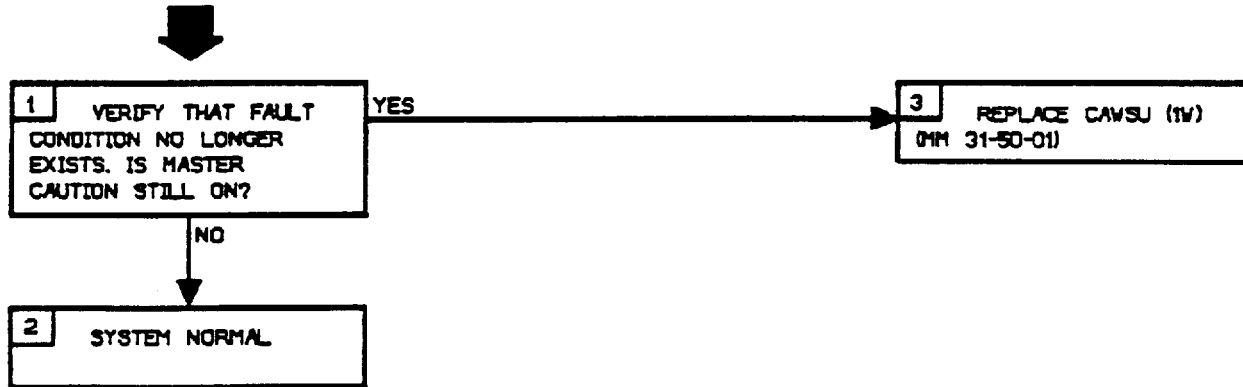

MASTER CAUTION LAMPS FAIL
TO GO OFF AFTER A
MOMENTARY FAULT CONDITION

PREREQUISITES
EXTERNAL POWER
CLOSE CIRCUIT BREAKERS
IND TEST ANNUNCIATOR
PANEL L AND R AND
DAY AND NIGHT L AND R

Master Caution Lamps Fail to Go Off After a Momentary Fault Condition
Figure 108